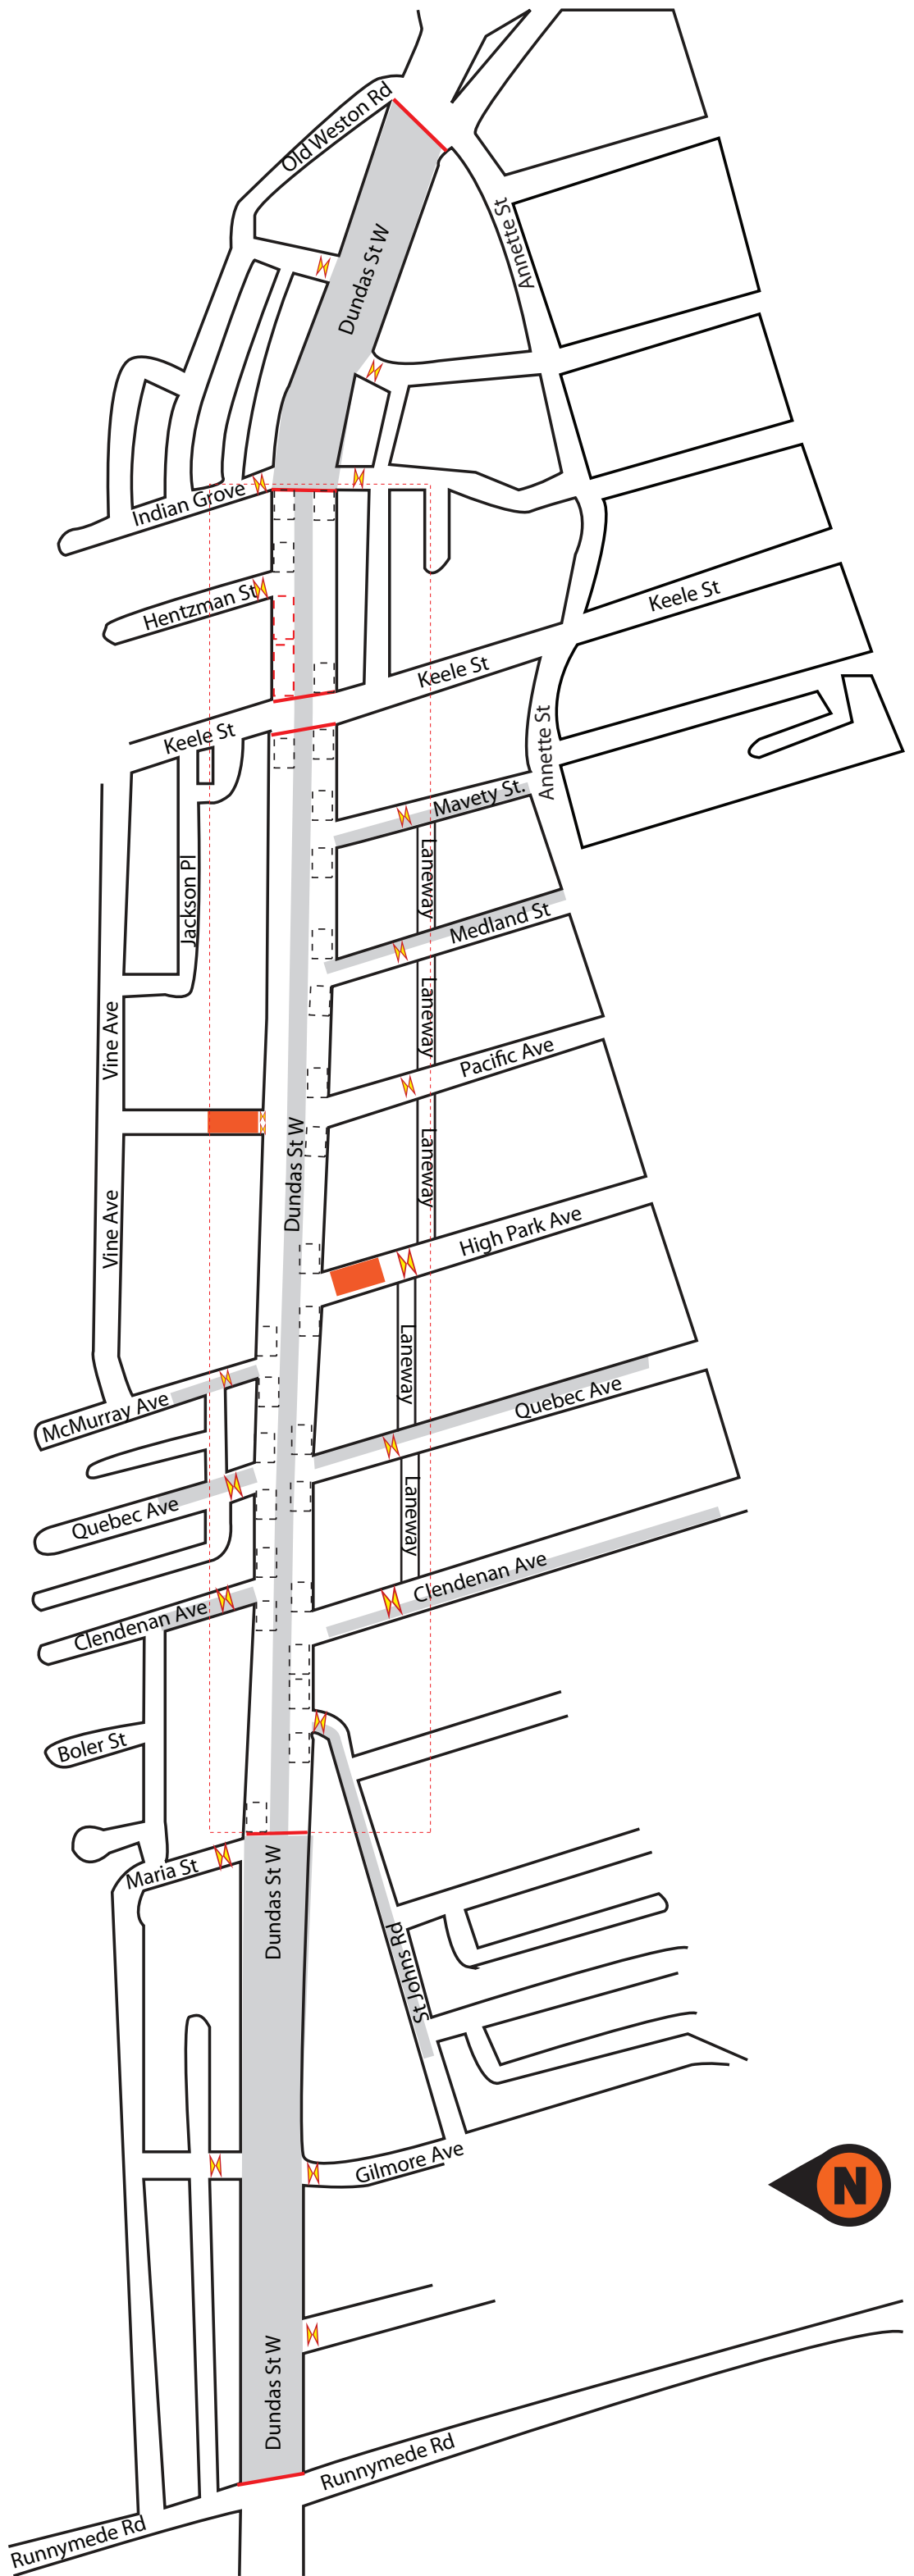

JUNCTIONARTSFESTIVAL
WWW.JUNCTIONARTSFEST.COM

- Dundas Street Barriers/Road Closed
- Barricades/Road Closed
- Fire Lane, min 6.0 metres. (must remain unobstructed)
- 10 Metre Turning Radius
- 20 Metre Turning Radius
- Stage (Complete Road Closure)